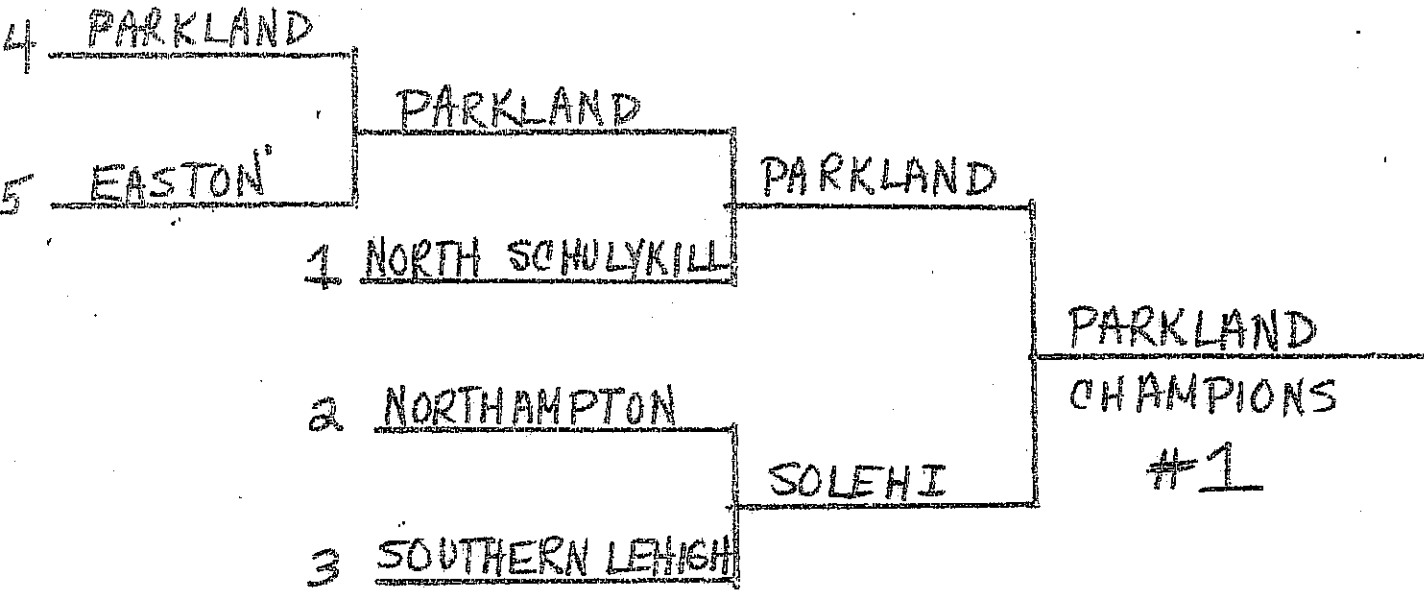

DISTRICT XI SOFTBALL RECORDS

1975

May 14-16

OPPONENT	SCORE		BATTING		FIELDING	
	P.H.S.	OP.P.	P.H.S.	OPP.	P.H.S.	OPP.
EASTON	6	2	.269	.214	.912	.821
NORTH SCHULYKILL	9	1	.322	.040	.960	.960
SOLEHI	11	2	.379	.107	.820	.879
VARSIY RECORD	TOTAL RUNS SCORED	TOTAL OPP. RUNS SCORED	DISTRICT BATTING AVE.	OPP. DISTRICT BATTING AVE.	DISTRICT FIELDING AVE.	OPP. DISTRICT FIELDING AVE.
12-1	26	5	.312	.120	.897	.884