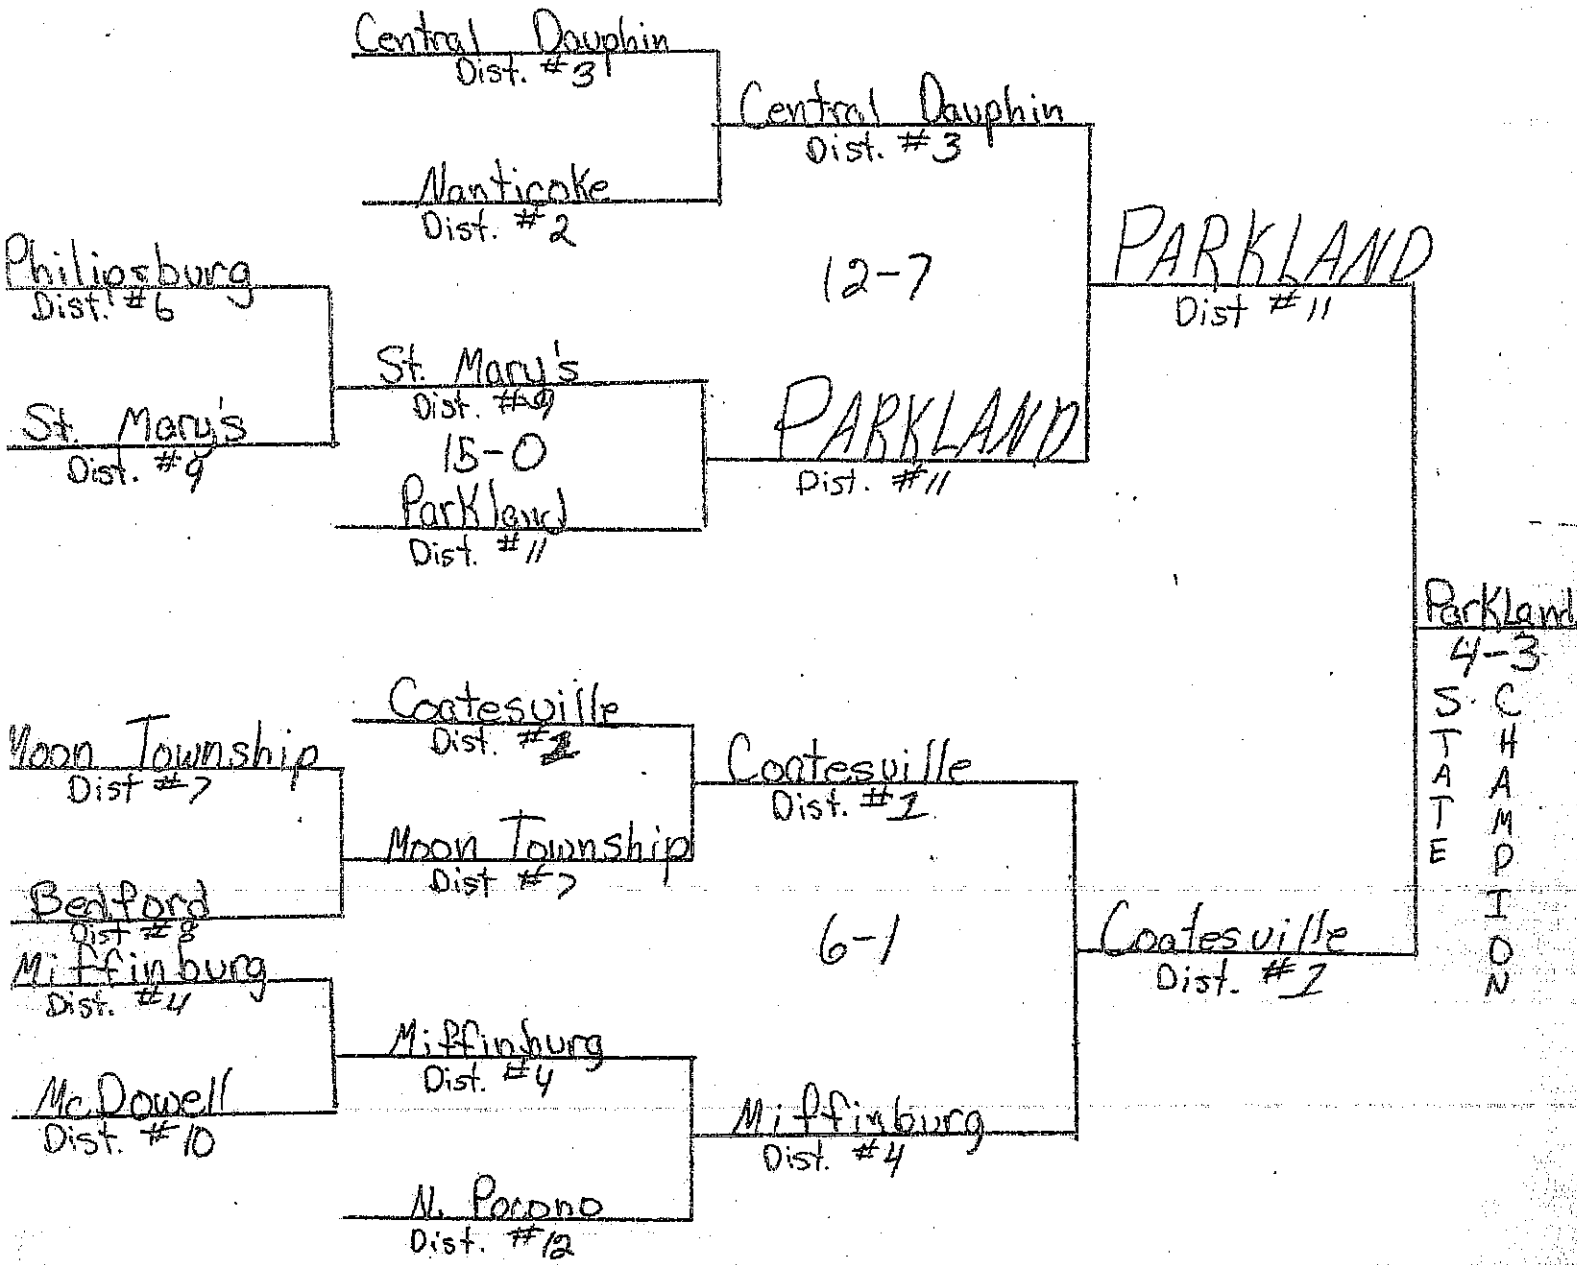

1ST ANNUAL P.I.A.A. HIGH SCHOOL GIRL'S SOFTBALL STATE CHAMPIONSHIP

Opponent	Score		Batting		Fielding	
	P.H.S.	OPP.	P.H.S.	OPP.	P.H.S.	OPP.
St. Mary's	15	0	.407	.108	.800	.652
Central Dauphin	12	7	.433	.310	.871	.786
Coatesville	4	3	.286	.276	.861	.926
Varsity Record 15-1	Total Runs Scored 31	Total Opp. Runs Scored 10	State Batting Avg. .365	Opp. Avg.	State Fielding .884	Opp. Total Avg. .795